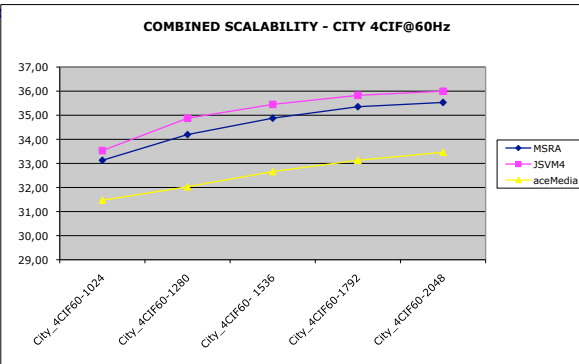

MSRA	J SVM4	aceMedia
City_4CIF30-768	32,28	32,7275	30,73
City_4CIF30-896	33,02	33,3899	31,21
City_4CIF30-1024	33,16	34,3795	31,57
City_4CIF30-1280	34,54	35,3257	31,89
City_4CIF30-1536	35,17	35,844	32,85

	MSRA	J SVM4	aceMedia
City_4CIF15-512	30,99	30,789	30,16
City_4CIF15-640	32,08	32,7675	30,82
City_4CIF15-768	32,93	33,5305	31,53
City_4CIF15-896	33,50	34,5494	31,99
City_4CIF15-1024	34,08	35,1855	32,37

	MSRA	J SVM4	aceMedia
City_CIF30-256	31,10	32,6866	30,17
City_CIF30-320	32,37	35,0186	30,92
City_CIF30-384	33,30	36,1875	31,51
City_CIF30-448	33,38	37,1399	32,06
City_CIF30-512	33,38	37,4984	32,53

	MSRA	J SVM4	aceMedia
City_CIF15-192	30,72	32,3217	29,61
City_CIF15-224	31,37	32,6877	30,21
City_CIF15-256	31,93	34,0893	30,74
City_CIF15-320	32,96	35,8527	31,52
City_CIF15-384	33,58	37,0449	32,20

	MSRA	J SVM4	aceMedia
City_CIF75-128	29,85	31,7354	28,94
City_CIF75-160	30,59	32,4503	29,82
City_CIF75-192	31,29	33,1232	30,55
City_CIF75-224	31,93	34,5917	31,30
City_CIF75-256	32,37	35,6648	31,88

	MSRA	J SVM4	aceMedia
City_QCIF15-64	33,21	35,5046	33,85
City_QCIF15-80	33,94	36,8281	34,82
City_QCIF15-96	34,76	37,7963	35,46
City_QCIF15-112	34,92	38,512	35,59
City_QCIF15-128	34,92	38,916	35,62

REF_VIDEO