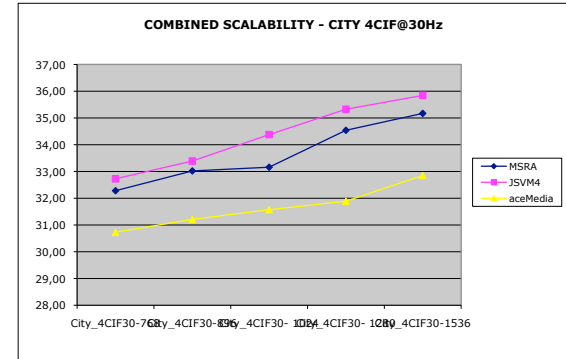

MSRA	J SVM4	aceMedia
City_4CIF30-768	32,28	32,7275	30,73
City_4CIF30-896	33,02	33,3899	31,21
City_4CIF30-1024	33,16	34,3795	31,57
City_4CIF30-1280	34,54	35,3257	31,89
City_4CIF30-1536	35,17	35,844	32,85

	MSRA	J SVM4	aceMedia
City_4CIF15-512	30,99	30,789	30,16
City_4CIF15-640	32,08	32,7675	30,82
City_4CIF15-768	32,93	33,5305	31,53
City_4CIF15-896	33,50	34,5494	31,99
City_4CIF15-1024	34,08	35,1855	32,37

	MSRA	J SVM4	aceMedia
City_CIF30-256	31,10	32,6866	30,17
City_CIF30-320	32,37	35,0186	30,92
City_CIF30-384	33,30	36,1875	31,51
City_CIF30-448	33,38	37,1399	32,06
City_CIF30-512	33,38	37,4984	32,53

	MSRA	J SVM4	aceMedia
City_CIF15-192	30,72	32,3217	29,61
City_CIF15-224	31,37	32,6877	30,21
City_CIF15-256	31,93	34,0893	30,74
City_CIF15-320	32,96	35,8527	31,52
City_CIF15-384	33,58	37,0449	32,20

	MSRA	J SVM4	aceMedia
City_CIF75-128	29,85	31,7354	28,94
City_CIF75-160	30,59	32,4503	29,82
City_CIF75-192	31,29	33,1232	30,55
City_CIF75-224	31,93	34,5917	31,30
City_CIF75-256	32,37	35,6648	31,88

	MSRA	J SVM4	aceMedia
City_QCIF15-64	33,21	35,5046	33,85
City_QCIF15-80	33,94	36,8281	34,82
City_QCIF15-96	34,76	37,7963	35,46
City_QCIF15-112	34,92	38,512	35,59
City_QCIF15-128	34,92	38,916	35,62

REF_VIDEO