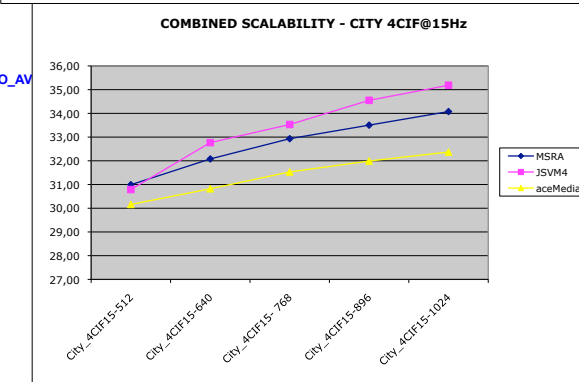

REF_VIDEO_AV
PSNR_Y

31,64
32,95
33,87
33,95
33,95