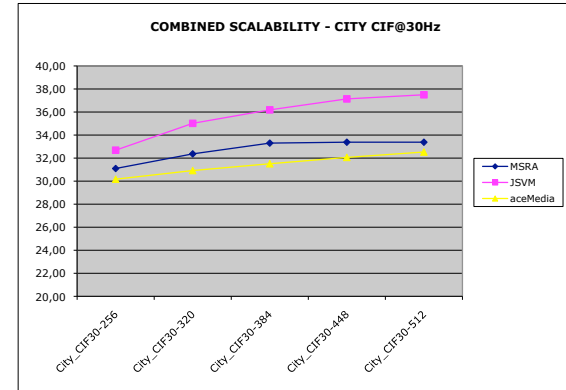

REF_VIDEO_AV
PSNR_Y

31,64
32,95
33,87
33,95
33,95